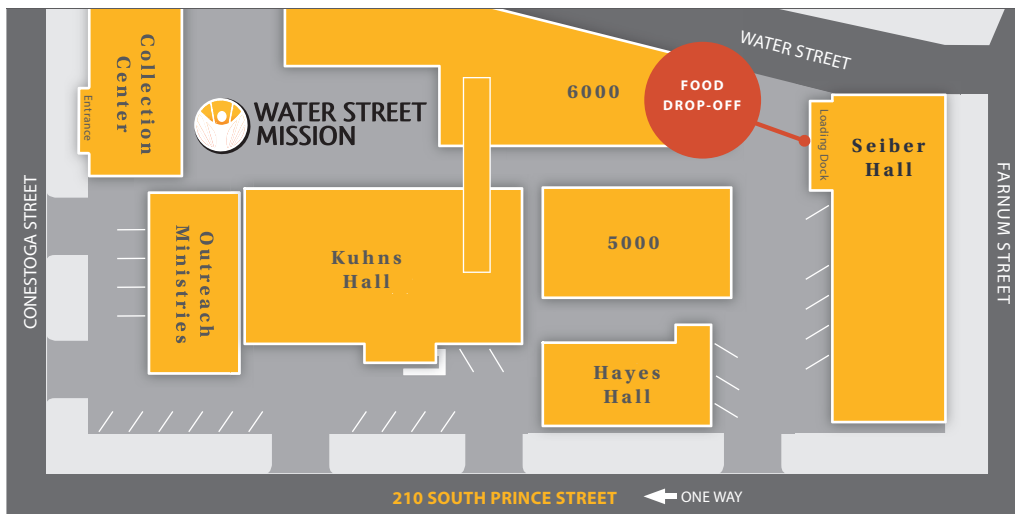

# Water Street Mission Food Drive

### WATER STREET MISSION

210 South Prince Street, Lancaster PA 17603 • (717) 393-7709

Monday - Friday: 7am - 5pm • Saturday: 7am - 3pm

**Turkey Hill Minit Markets**  
Lancaster County

**M&T Bank**  
Lancaster County